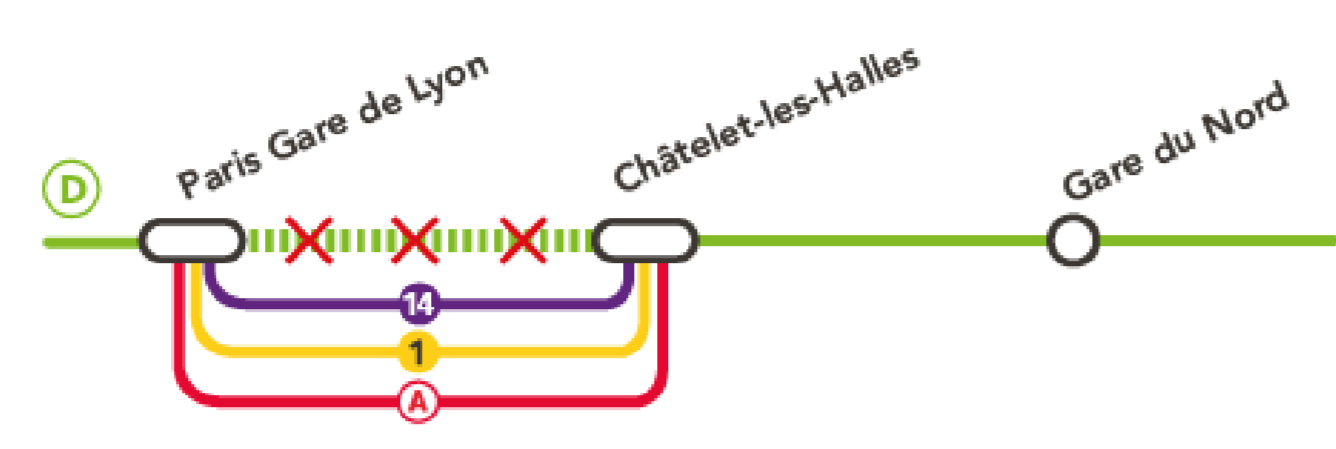

RER D - NORD

TRAINS CIRCULANT VENDREDI 18 MAI

CES HORAIRES SONT SUSCEPTIBLES D'ÉVOLUER.
AVANT VOTRE TRAJET, VÉRIFIEZ L'HORAIRE DE VOTRE TRAIN DANS LA RUBRIQUE « GARES » DE L'APPLICATION SNCF.

AUCUN RER D NE CIRCULE, DANS LES 2 SENS, ENTRE PARIS GARE DE LYON ET CHÂTELET-LES-HALLES, VEUILLEZ UTILISER LES LIGNES 1, 14 OU LE RER A.

SENS NORD->SUD

Table of train schedules for the northbound direction (NORD->SUD) with columns for train numbers and departure times at various stations.

Table of train schedules for the northbound direction (NORD->SUD) with columns for train numbers and departure times at various stations.

Table of train schedules for the northbound direction (NORD->SUD) with columns for train numbers and departure times at various stations.

SENS SUD->NORD

Table of train schedules for the southbound direction (SUD->NORD) with columns for train numbers and departure times at various stations.

Table of train schedules for the southbound direction (SUD->NORD) with columns for train numbers and departure times at various stations.

Table of train schedules for the southbound direction (SUD->NORD) with columns for train numbers and departure times at various stations.