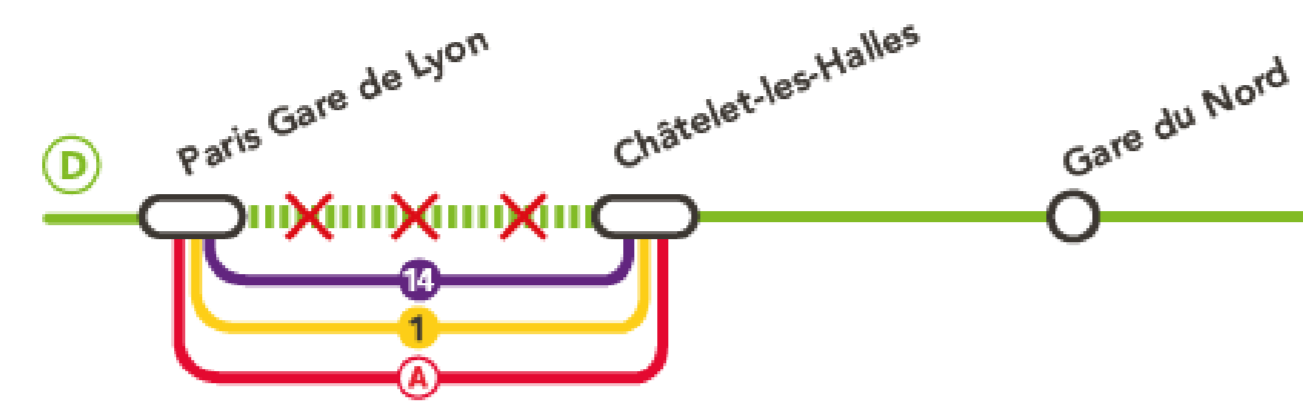

RER D - NORD

TRAINS CIRCULANT VENDREDI 8 JUIN

CES HORAIRES SONT SUSCEPTIBLES D'ÉVOLUER.
AVANT VOTRE TRAJET, VÉRIFIEZ L'HORAIRE DE VOTRE TRAIN DANS LA RUBRIQUE « GARES » DE L'APPLICATION SNCF.

AUCUN RER D NE CIRCULE, DANS LES 2 SENS, ENTRE PARIS GARE DE LYON ET CHÂTELET-LES-HALLES, VEUILLEZ UTILISER LES LIGNES 1, 14 OU LE RER A.

SENS NORD->SUD

Table of train departure times for the North to South direction. Columns represent train numbers (e.g., 159802, 159804) and rows represent stations (e.g., CREIL, CHANTILLY-GOUVIEUX).

Table of train departure times for the North to South direction. Columns represent train numbers (e.g., 159316, 159120) and rows represent stations (e.g., CREIL, CHANTILLY-GOUVIEUX).

Table of train departure times for the North to South direction. Columns represent train numbers (e.g., 159872, 159332) and rows represent stations (e.g., CREIL, CHANTILLY-GOUVIEUX).

SENS SUD->NORD

Table of train departure times for the South to North direction. Columns represent train numbers (e.g., 129009, 127407) and rows represent stations (e.g., CHATELET LES HALLES, GARE DU NORD Surface).

Table of train departure times for the South to North direction. Columns represent train numbers (e.g., 122915, 127923) and rows represent stations (e.g., CHATELET LES HALLES, GARE DU NORD Surface).

Table of train departure times for the South to North direction. Columns represent train numbers (e.g., 126927, 128927) and rows represent stations (e.g., CHATELET LES HALLES, GARE DU NORD Surface).